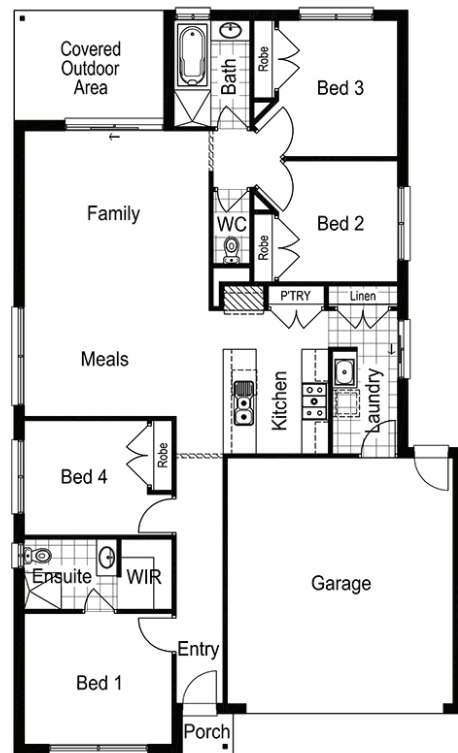

**FIXED PRICE
HOUSE & LAND
PACKAGE**

- Stylish, practical floorplans
- Amazing on-trend inclusions beyond the essentials

FIRST HOME BUYER **\$397,954***

Clovelly 191

4  2  2  13.0m

bridgewater
RANGE

Lot: 1514 Oakham Drive, Melton

Estate: Willandra

Block size: 364m²

Title Exp: July 2018

House Size: 19.14sq

Package Includes:

- Fixed Site Costs
- Flooring throughout
- Brivis evaporative cooling
- 20mm Stone bench top to kitchen
- Bulkheads to overhead cupboards
- Glass splashback to kitchen (House specific)
- Stainless steel dishwasher
- Microwave with trim
- 2x Pot drawers (House specific)
- Downlights (House specific)
- Garage door remote control
- Flyscreens to openable windows